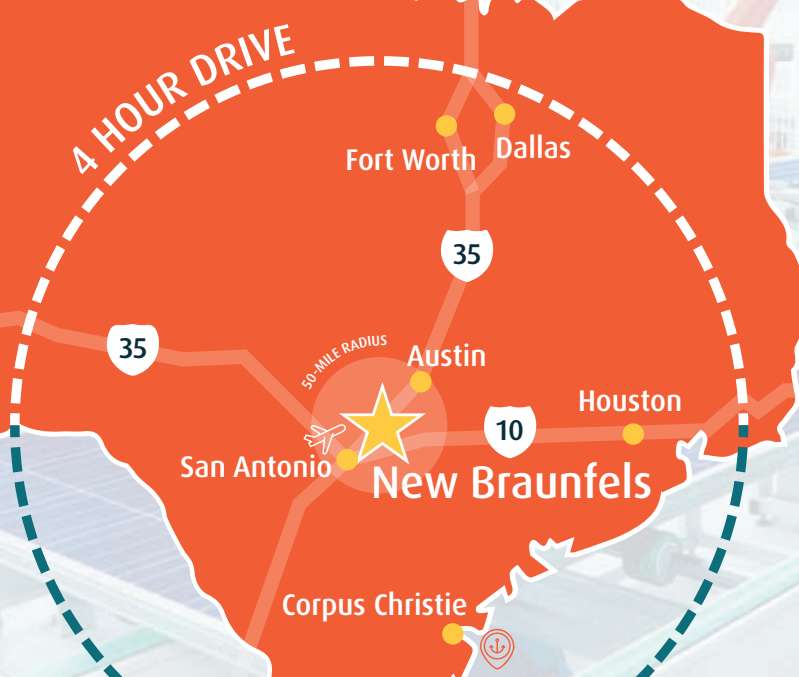

Be Part of the Growth and Make the Move to New Braunfels Today!

\$14.4 Billion

Contribution of Manufacturing to Regional GDP

Existing Advanced Manufacturing Companies in New Braunfels:

A HOUR DRIVE

Workforce Advantages Plentiful

San Antonio-New Braunfels MSA:

- 1,287,817 Labor Force
- 51,691 Manufacturing Jobs

45-Minute Drive Labor Shed:

- 1,057,824 Labor Force
- 67,050 Jobs in Manufacturing

Potential

Within 50-Mile Radius:

- 3,000 University-Level Engineering Graduates Annually
- 1,000 Technical School Engineering Graduates Annually
- 41% Increase in Residents with Bachelor's Degree or Higher Since 2017

Why New Braunfels?

New Braunfels is the ideal location for advanced manufacturing projects.

Air: San Antonio International Airport and Austin-Bergstrom International Airport within one hour drive

Seaport: Port of Corpus Christi & Port Houston within three hour drive

Intermodal: Port San Antonio is one of two intermodal logistics facilities in Texas.

3rd

Largest Population Increase in the Country from 2010 to 2019

8.3%

Fifth-Highest Population Increase for all Cities in 2021