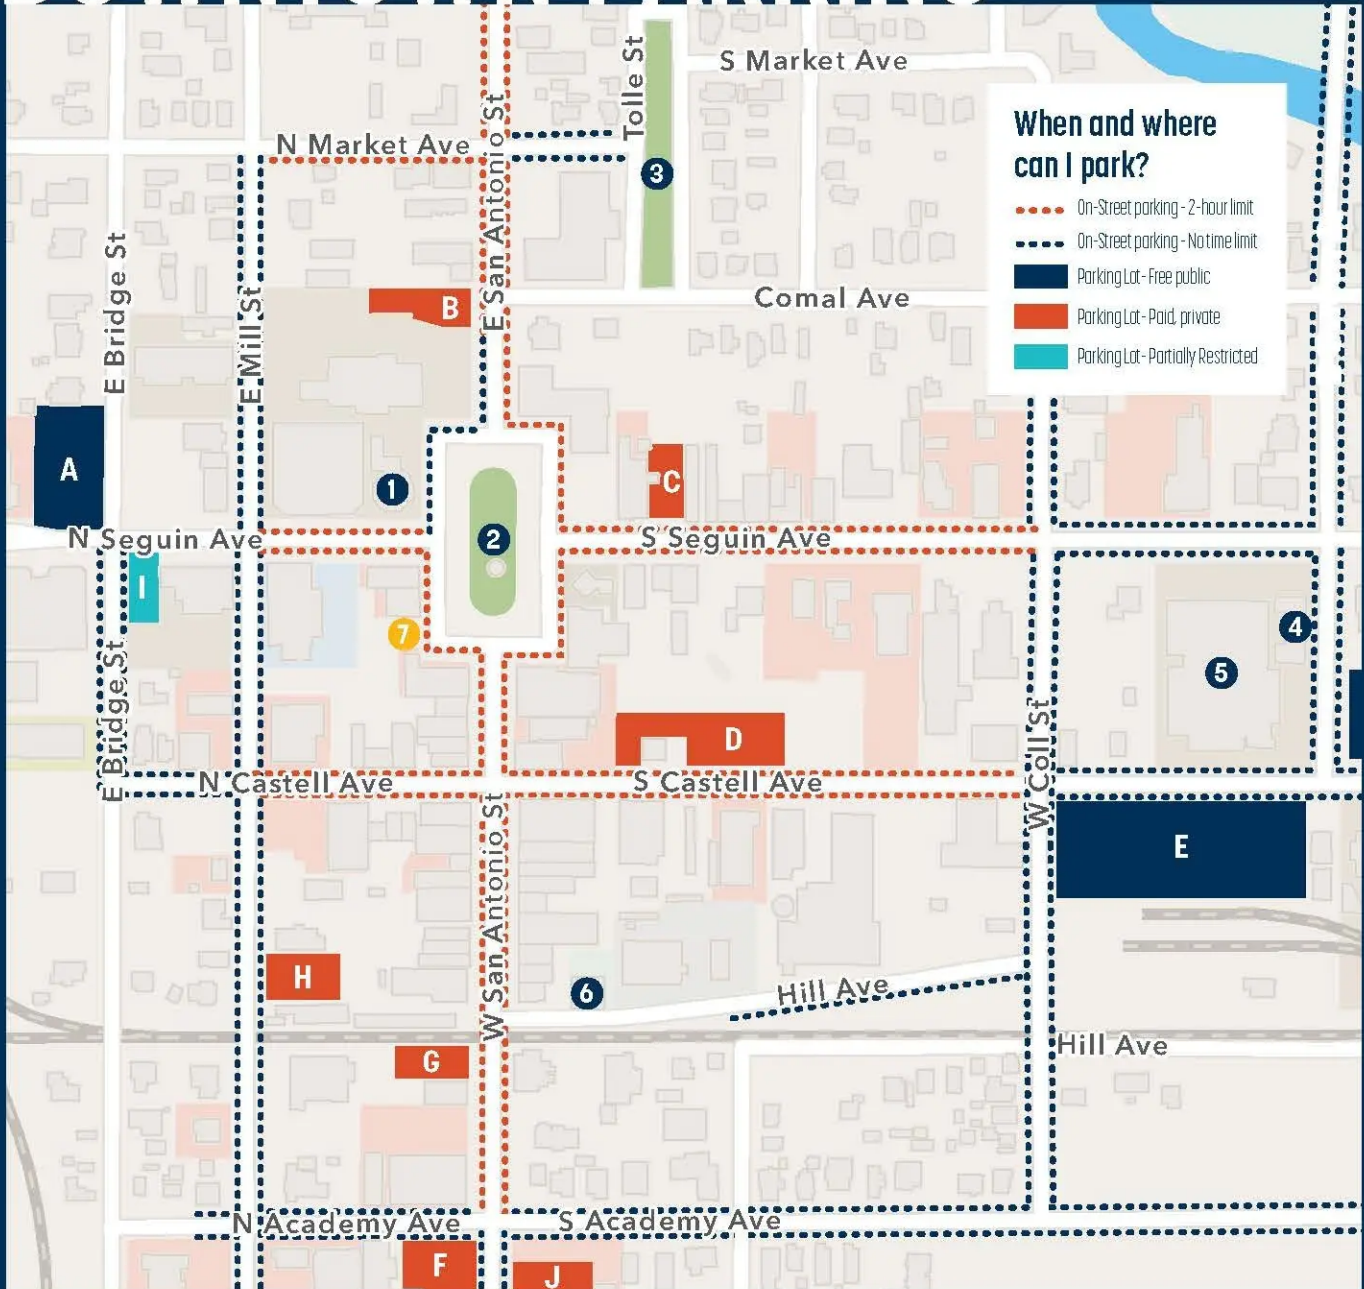

DOWNTOWN PARKING

Parking Lots

- LOT A** Free, Public Lot
- LOT B** Pay to Park at Parkhaus
- LOT C** Pay to Park, Partially Restricted at Naeglin's
- LOT D** Pay to Park at Hinmann House
- LOT E** Free, Public Lot

- LOT F** Pay to Park at Miller & Miller
- LOT G** Pay to Park at The Crossing
- LOT H** Pay to Park at Brauntex Theater
- LOT I** Partially Restricted at Tax Office
- LOT J** Pay to Park at OGL

NOTE: No overnight parking. Signs at lots identify paid, free, or restricted hours.

Landmarks & Destinations

- 1** Comal County Courthouse
- 2** Main Plaza
- 3** Market Plaza
- 4** Visitor Info & Chamber
- 5** Civic/Convention Center
- 6** Historic Fire Station
- 7** Public Restrooms

For an interactive map, things to do, shopping, dining, and more information about Downtown New Braunfels, visit DowntownNewBraunfels.com